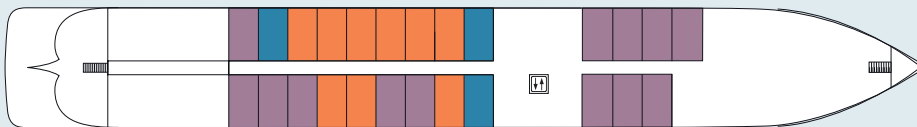

RESTAURANT

DECKS AND TECHNICAL DETAILS

SUN DECK

UPPER DECK

MIDDLE DECK

MAIN DECK

Double cabin Cat. A
13,50 m²

Double cabin Cat. B
13,50 m²

PRM cabin⁽¹⁾ Cat. B
13,50 m²

Double cabin Cat. C
11 m² and 13,50 m²

Elevator

SUN DECK:

- Sun loungers
- Large shaded area

UPPER DECK:

- Outside cabins
- Lounge / bar

MIDDLE DECK: