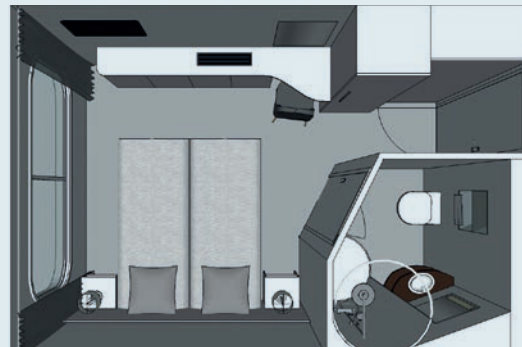

MS CYRANO DE BERGERAC

CABINS

Choose between 3 cabin categories:

Category A: ■
Cabin with a “premium” location.

Category B: ■ ■
Cabin with an “intermediate” location.

Category C: ■
Cabin can be slightly smaller in size and with a “standard” location.

UPPER DECK - 41 CABINS with French balcony, sliding windows

Cat. A: • 20 double cabins - 2 adjustable twin beds - 13,50 m²

Cat. B: • 18 double cabins - 2 adjustable twin beds - 13,50 m²

Cat. C: • 3 double cabins - 1 double bed - 11 m²

MIDDLE DECK - 21 CABINS sliding windows

Cat. A: • 12 double cabins - 2 adjustable twin beds - 13,50 m²

Cat. B: • 4 double cabins - 2 adjustable twin beds - 13,50 m²
• 1 PRM cabin⁽¹⁾ - 1 large bed - 13,50 m²

Cat. C: • 4 double cabins - 1 double bed - 11 m²

MAIN DECK - 25 CABINS with portholes

Cat. A: • 7 double cabins - 2 adjustable twin beds - 13,50 m²
• 2 double cabins - 1 double bed - 13,50 m²

Cat. B: • 3 double cabins - 2 adjustable twin beds - 13,50 m²

Cat. C: • 7 double cabins - 2 adjustable twin beds - 13,50 m²
• 6 double cabins - 1 double bed - 11 m²

AMENITIES

- TV
- Telephone (for internal calls only)
- Safe
- Independent air-conditioning
- Electricity 220V
- Wi-Fi

(1) PRM: Person with Reduced Mobility.

DOUBLE CABIN 3D PLAN

- Bathroom with shower and toilet
- Hair dryer
- Selection of bath products
- Towels

Please note that there is no laundry service on board the ship.

TEMPORARY EMERGENCY PHONE NUMBER,
valid only during your cruise: **00 33 (0)6 37 06 14 27**