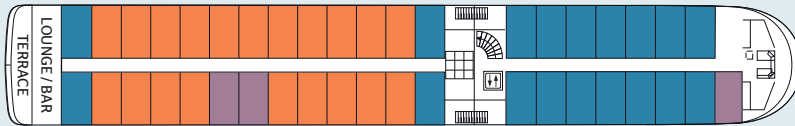

RECEPTION

LOUNGE / BAR

TERRACE

The upper deck cabins have wide windows with French balconies, the ones on the middle deck have large windows and on the main deck the cabins have portholes.

During the cruise, all meals are served in the restaurant which is located on the middle deck.

The lounge/bar, at the front of the ship, will welcome passengers during evening entertainment, aperitif games...

Do not hesitate to go to the sun deck to relax! Equipped with armchairs and sun loungers you can relax while enjoying a panoramic view of the landscapes.

RESTAURANT

DECKS AND TECHNICAL DETAILS

SUN DECK

UPPER DECK

MIDDLE DECK

MAIN DECK

Double cabin Cat. A
13,50 m²

Double cabin Cat. B
13,50 m²

PRM cabin⁽¹⁾ Cat. B
13,50 m²

Double cabin Cat. C
11 m² and 13,50 m²

Elevator

SUN DECK:

- Sun loungers
- Large shaded area

UPPER DECK:

- Outside cabins
- Lounge / bar

MIDDLE DECK: